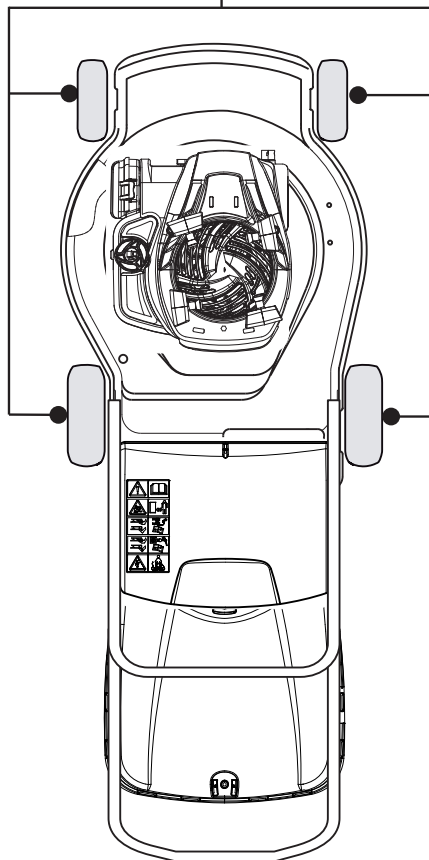

NTD Wheels - Ø 200