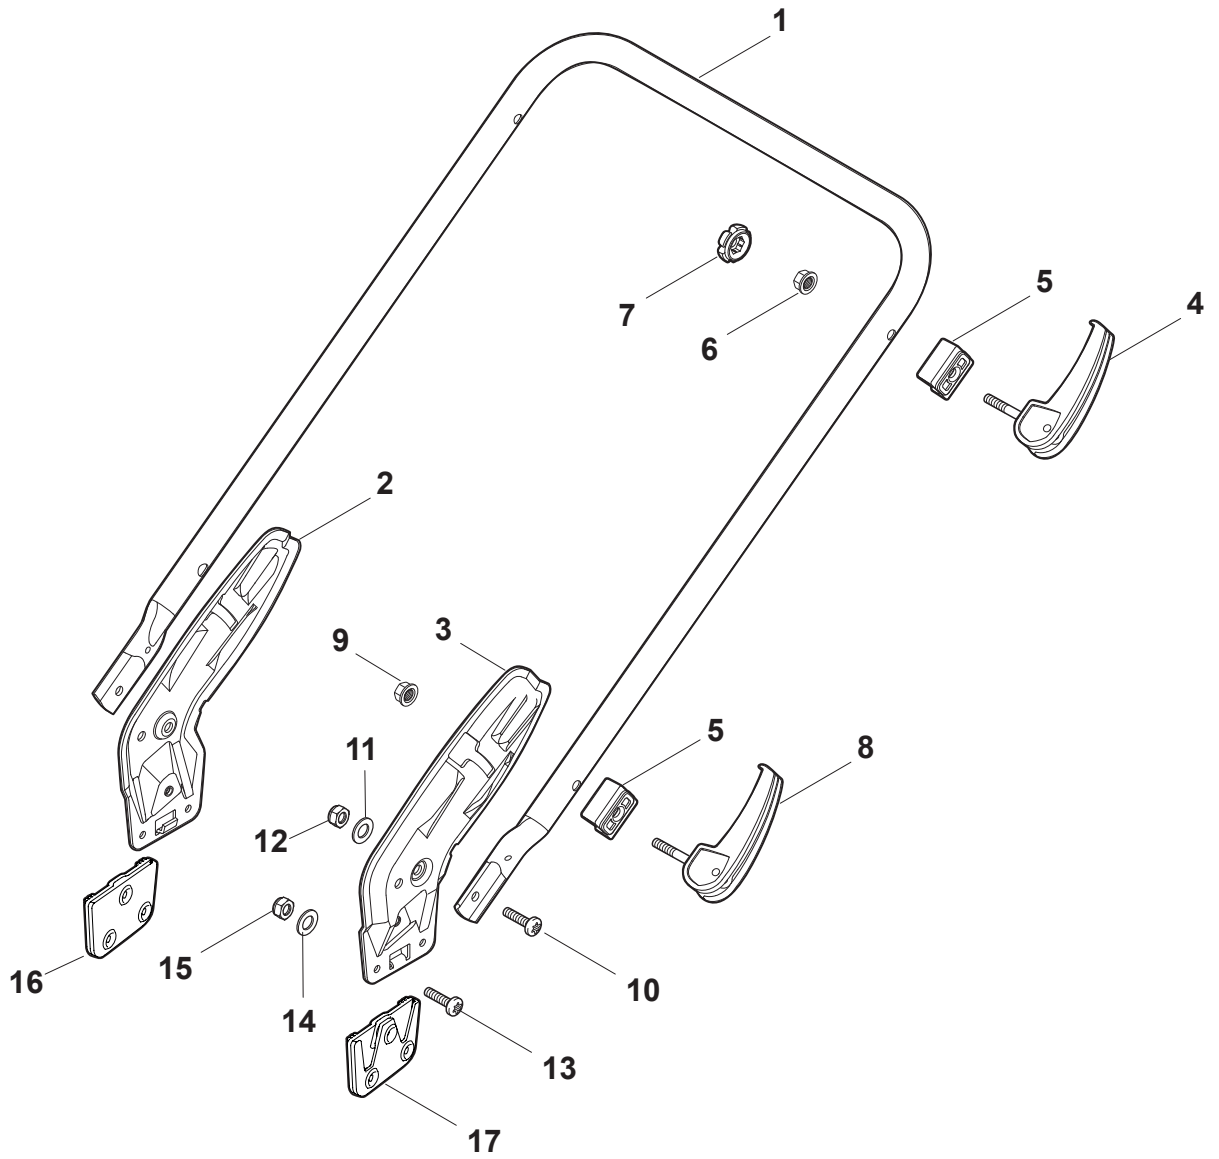

THIS INFORMATION IS NOT INTENDED FOR SALE OR RESALE, AND THIS NOTICE MUST REMAIN ON ALL COPIES.

Fig.	Quantity	Part No	Description	Notes
20	1	322394522/0	Knob	Delta Knob
1	1	381004536/0	Red Deck	
1	1	381004538/0	Red Deck	Side Discharge
1	1	381004562/0	Yellow Deck	
1	1	381004731/0	Grey Deck	Side Discharge
1	1	381004741/0	Grey Deck	
2	1	122534131/0	Pin	
3	1	322322851/0	Lever, Height Adjustment	
4	1	112154510/0	Nut	
5	1	112788512/0	Screw	
6	1	322394503/0	Knob	NT Knob
7	1	112521310/0	Washer	
8	1	112150000/0	Nut	
9	1	112728450/0	Screw	
10	1	322034002/0	Washing Connection	
11	1	322735587/0	Sector, Height Adjustment	
12	2	122171002/0	Spacer	
13	2	112789000/0	Screw	
14	1	381003351/0	Wheels Adjusting Lever	
15	2	112154330/0	Nut	
16	4	112727803/0	Screw	
17	1	381002881/1	Front Wheel Axle	
18	4	112154510/0	Nut	
21	2	322600145/0	Protection, Wheel	
24	4	112521350/0	Washer	
25	4	112155000/0	Nut	
27	2	322600207/0	Protection, Wheel	
31	1	381302827/0	Rear Wheel Axle	
33	4	112728697/0	Screw	
34	2	322545152/0	Plate	
35	4	112728697/0	Screw	
36	2	322785304/1	Support	
37	1	122570120/1	Pinion Left	
38	2	322120114/0	Wheels Crown	
39	1	122570110/1	Pinion Right	
40	6	112728706/0	Screw	
41	1	122446192/0	Spring	

Fig.	Quantity	Part No	Description	Notes
1	1	322500102/0	Front Combi	
2	2	112523000/1	Washer	
3	2	112728124/0	Screw	
5	1	322226143/0	Mask, Red	
5	1	322226144/0	Mask, Yellow	with Stiga Logo
5	1	322226151/0	Mask, Black	with Stiga Logo
5	1	322226153/0	Mask, Black	
5	1	322226155/0	Mask, Yellow	
6	2	112727799/0	Screw	
7	1	322393638/0	Handlegrip Black	
7	1	322393639/0	Handle, Grey	
7	1	322393640/0	Handle, Yellow	
8	2	112154510/0	Nut	
9	2	112728697/0	Screw	
10	1	322820082/0	Cap	
11	1	322820083/0	Cap	
12	1	322226167/0	Front Plate	
13	1	322226165/0	Mask, Black	
14	2	112728300/0	Screw	
15	1	322226157/0	Mask, Black	
16	1	322393642/0	Bumper Handle	
17	2	112727799/0	Screw	
18	2	112154510/0	Nut	