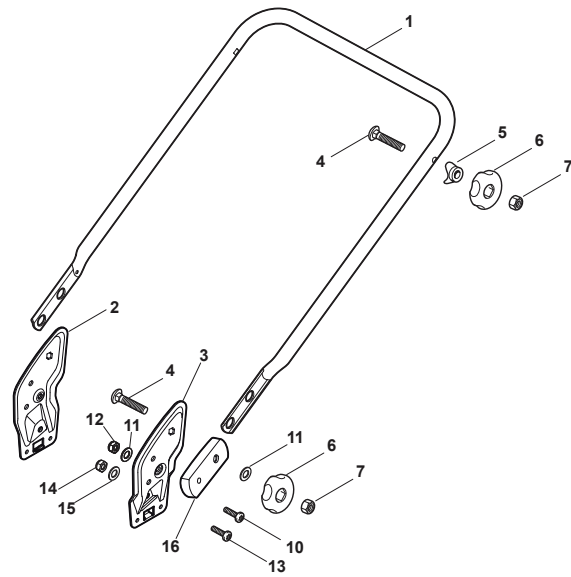

NT 480 TR - TRQ

WBH Electric steel Handle, Lower Part

Issue 8 - 2015

Fig.	Quantity	Part No	Description	Notes
1	1	381006735/0	Handle Lower Part	
2	1	381005133/0	Right Bracket	
3	1	381005135/0	Left Bracket	
4	4	112819120/0	Screw	
5	4	122680006/1	Washer	
6	4	322399804/1	Nut	
7	4	112293200/0	Nut	
10	2	112760605/0	Screw	
11	4	112521350/0	Washer	
12	6	112155000/0	Nut	
13	6	112727803/0	Screw	
14	6	112523040/0	Washer	
15	6	112154510/0	Nut	
16	1	322551582/0	Inside Plaque Insulation