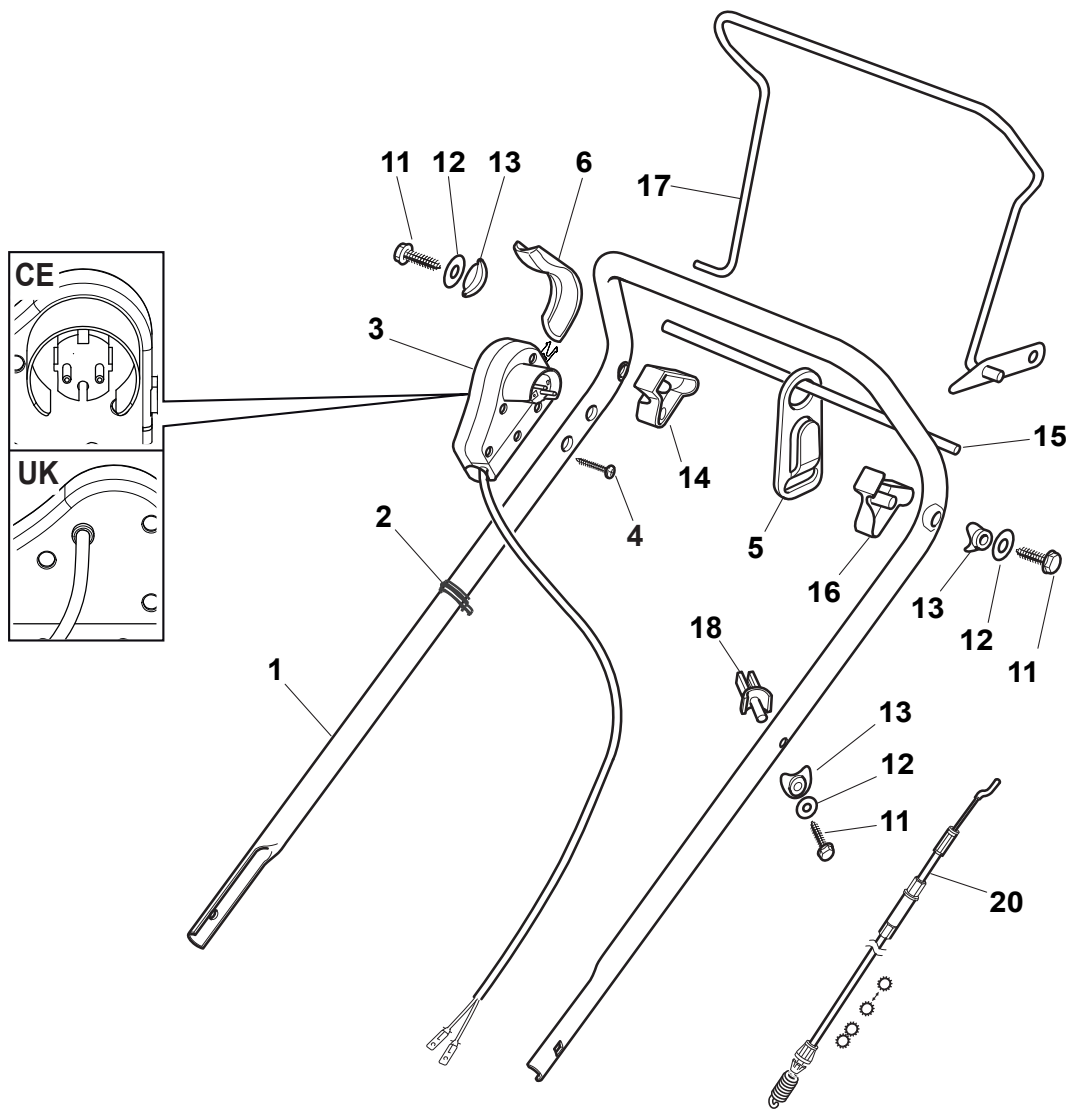

# NT 480 TR - TRQ

WBH Electric steel Handle, Lower Part

Issue 8 - 2015

Fig.	Quantity	Part No	Description	Notes
1	1	381006735/0	Handle Lower Part	
2	1	381005133/0	Right Bracket	
3	1	381005135/0	Left Bracket	
4	2	112819120/0	Screw	
5	4	122680006/1	Washer	
6	4	322399804/1	Nut	
7	4	112293200/0	Nut	
8	2	112819110/0	Screw	
10	2	112793701/0	Screw	
11	1	122192000/1	Clamp	
14	4	112521350/0	Washer	
15	2	112154510/0	Nut	
16	2	322551582/0	Inside Plaque Insulation	
17	1	381008689/0	Outfit, Screws	

Fig.	Quantity	Part No	Description	Notes
1	1	381006603/0	Handle, Upper Part	
11	3	112735103/0	Screw	
12	3	112523040/0	Washer	
13	3	122680006/1	Washer	
14	1	322806518/2	Lever Support Right	
15	1	122020320/0	Fairlead Bearing	
16	1	322806519/2	Lever Support Left	
17	1	181001245/1	Driving Lever	
18	1	122806520/0	Support, Adjuster	
2	2	122192000/1	Clamp	
20	1	381030091/0	Cable Rear Drive	
3	1	381600547/0	Dead Hand Switch CE	CE plugg
3	1	381600548/0	Dead Hand Switch UK	UK plugg
4	2	112728701/0	Screw	
5	1	322195101/4	Fairlead	
6	1	322319529/0	Leva Salvamotore	
CE	1	381600547/0	Dead Hand Switch CE	
UK	1	381600548/0	Dead Hand Switch UK	

Fig.	Quantity	Part No	Description	Notes
1	1	381006603/0	Handle, Upper Part	
10	1	322322885/1	Lever, Engine Brake Yellow	
10	1	322322881/1	Lever, Engine Brake Black	
10	1	322322884/1	Lever, Engine Brake Red	
11	3	112735103/0	Screw	
12	3	112523040/0	Washer	
13	3	122680006/1	Washer	
14	1	322806518/2	Lever Support Right	
16	1	322806519/2	Lever Support Left	
17	1	181001245/1	Driving Lever	
18	1	122806520/0	Support, Adjuster	
2	2	122192000/1	Clamp	
20	1	381030091/0	Cable Rear Drive	
3	1	381600547/0	Dead Hand Switch CE	CE plugg
3	1	381600548/0	Dead Hand Switch UK	UK plugg
4	4	112728701/0	Screw	
5	1	322195101/4	Fairlead	
6	1	122010251/0	Hook	
7	1	322230350/1	Left Fulcrum	
8	1	122450115/0	Spring	
9	1	322785144/1	Support	
CE	1	381600547/0	Dead Hand Switch CE	
UK	1	381600548/0	Dead Hand Switch UK	