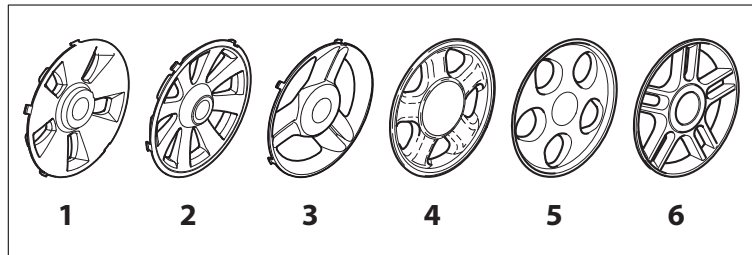

WBH Electric steel Wheelcaps

Issue 8 - 2015

Fig.	Quantity	Part No	Description	Notes
1	4	322110643/0	Hub Cap Grey	
2	4	322110645/0	Hub Cap Grey	
2	4	322110649/0	Hub Cap Yellow	
3	4	322110687/0	Hub Cap Grey	
4	4	322110382/0	Hub Cap Grey	
5	4	322110416/0	Hub Cap Grey	
6	4	322110492/0	Hub Cap Grey