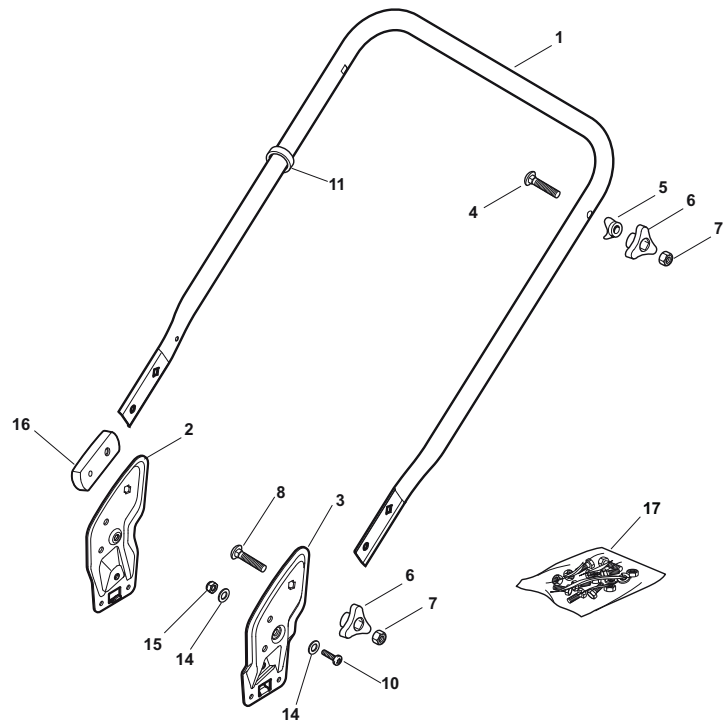

# NT 480 TR - TRQ

WBH Electric steel Handle, Lower Part

Issue 8 - 2015

Fig.	Quantity	Part No	Description	Notes
1	1	381006735/0	Handle Lower Part	
2	1	381005125/0	Right Bracket	
3	1	381005127/0	Left Bracket	
4	2	381003253/0	Handle	
5	4	322680016/0	Washer	
6	2	122131750/0	Nut	
7	2	322399835/0	Knob	
8	2	381003254/0	Lock Handle	
9	2	112154220/0	Nut	
10	2	112760605/0	Screw	
11	2	112521350/0	Washer	
12	2	112155000/0	Nut	
13	6	112727803/0	Screw	
14	6	112523040/0	Washer	
15	6	112154510/0	Nut	
16	1	322551580/0	Isolation Plate	
17	1	322551581/0	Isolation Plate	

# NT 480 TR - TRQ

WBH Electric steel Handle, Lower Part

Issue 8 - 2015

Fig.	Quantity	Part No	Description	Notes
1	1	381006735/0	Handle Lower Part	
2	1	381005133/0	Right Bracket	
3	1	381005135/0	Left Bracket	
4	4	112819120/0	Screw	
5	4	122680006/1	Washer	
6	4	322399804/1	Nut	
7	4	112293200/0	Nut	
10	2	112760605/0	Screw	
11	4	112521350/0	Washer	
12	6	112155000/0	Nut	
13	6	112727803/0	Screw	
14	6	112523040/0	Washer	
15	6	112154510/0	Nut	
16	1	322551582/0	Inside Plaque Insulation	