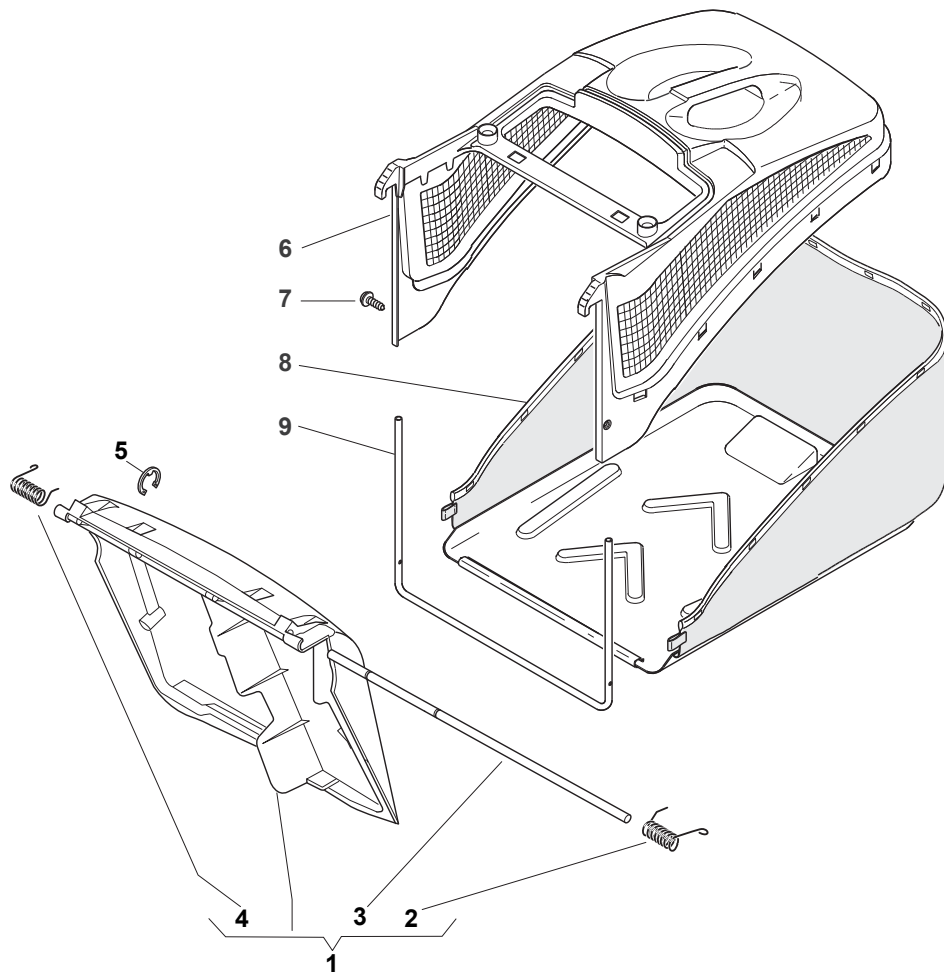

CARTER STANDARD (No Mulching)

CARTER MULCHING (No Mulching)

KIT MULCHING

Fig.	Quantity	Part No	Description	Notes
1	1	322291150/0	Rubber Insert	
2	1	122060192/0	Belt Protection	
3	1	112728530/0	Screw	
4	3	112728530/0	Screw	
5	1	322060198/1	Belt Protection	
6	1	322140223/0	Deflector	
7	1	322500102/0	Front Combi	
8	2	112523000/1	Washer	
9	2	112728124/0	Screw	