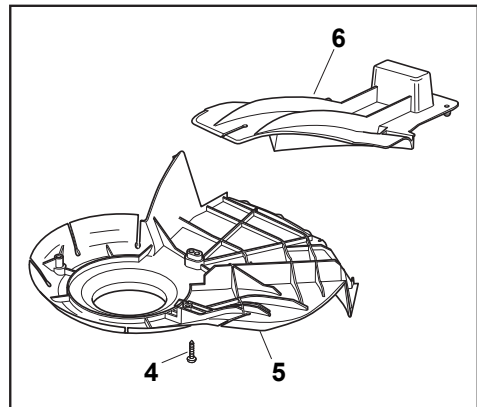

# NT 480 TR - TRQ

WBH Electric steel Transmission

Issue 8 - 2015

Fig.	Quantity	Part No	Description	Notes
1	2	112608600/0	Seeger	
2	2	119216035/0	Bearing	
3	2	122753000/0	Pin	
5	1	181003076/1	Gear Box	
6	1	122601904/0	Pulley	
7	1	112645700/0	Elastic Pin	
8	1	122033283/0	Adjustment Rod	
9	1	135063800/0	Trapezoidal Belt	
11	1	122041957/1	Bushing	
12	1	122450063/0	Spring	
13	1	322680009/0	Washer	
14	1	112154510/0	Nut	
15	1	122110230/0	Hub Cover	

CARTER STANDARD (No Mulching)

CARTER MULCHING (No Mulching)

KIT MULCHING

Fig.	Quantity	Part No	Description	Notes
1	1	322291150/0	Rubber Insert	
2	1	122060192/0	Belt Protection	
3	1	112728530/0	Screw	
4	3	112728530/0	Screw	
5	1	322060198/1	Belt Protection	
6	1	322140223/0	Deflector	
7	1	322500102/0	Front Combi	
8	2	112523000/1	Washer	
9	2	112728124/0	Screw	

# NT 480 TR - TRQ

WBH Electric steel Grass-Catcher

Issue 8 - 2015

Fig.	Quantity	Part No	Description	Notes
1	1	381008021/2	Stone Guard	Black
2	1	122450420/1	Left Protection Spring	
3	1	122517906/1	Fulcrum Pin	
4	1	122450410/1	Right Spring	
5	1	112000930/0	Benzing Ring	
6	1	122486093/0	Box, Upper Side	
7	2	112728445/0	Screw	
8	1	181002195/0	Box, Fabric	
9	1	122608523/0	Stiffening	