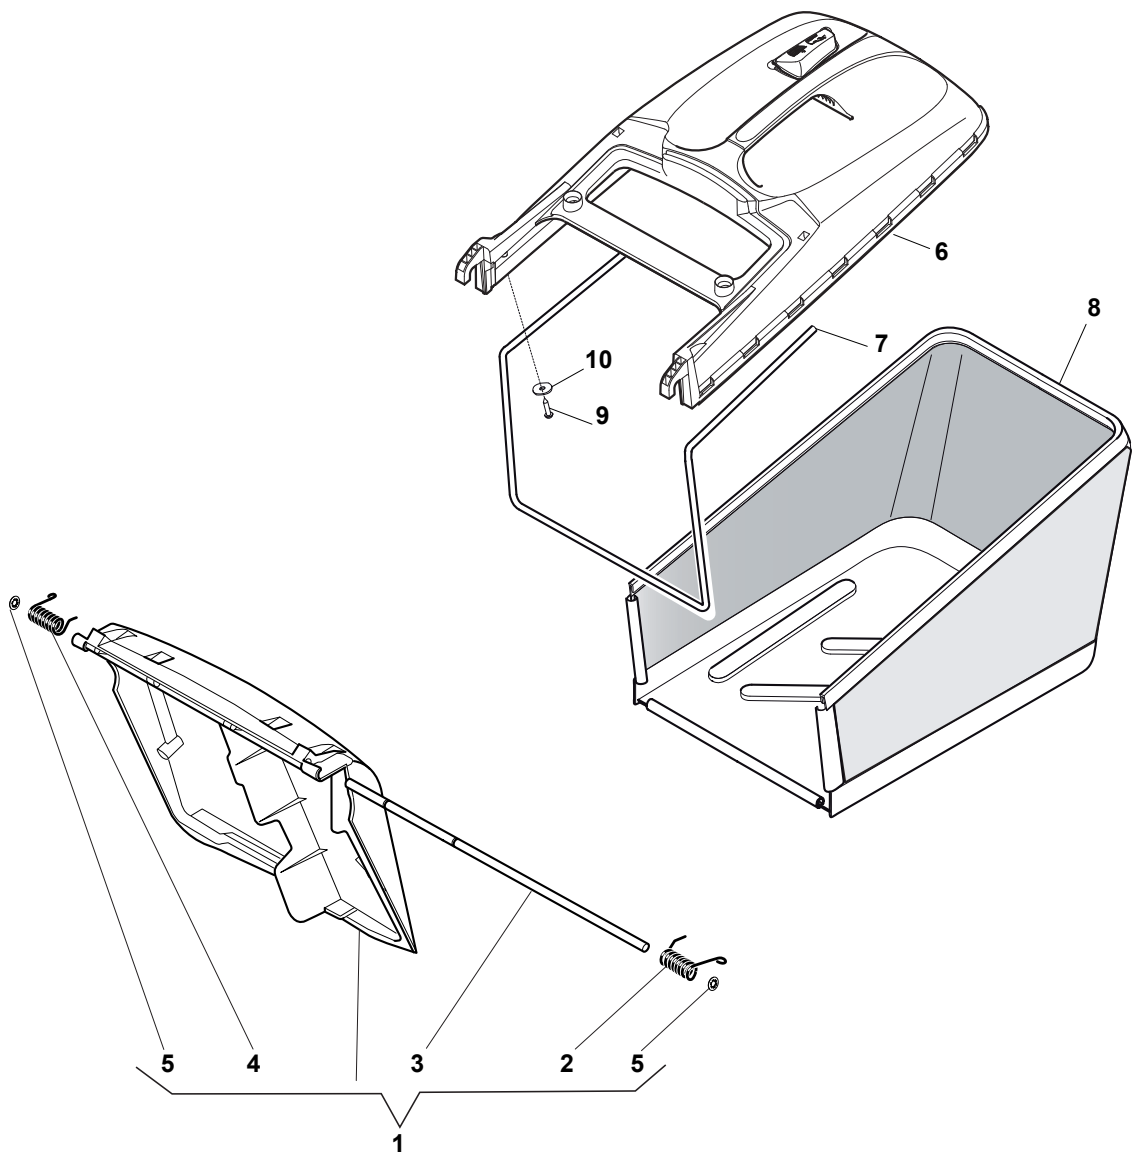

# NT 480 TR - TRQ

WBH Electric steel Grass-Catcher

Issue 8 - 2015

Fig.	Quantity	Part No	Description	Notes
1	1	381008129/0	Stone Guard, Yellow	Yellow
1	1	381008128/0	Stone Guard, Black	Black
2	1	122450466/0	Left Spring	
3	1	122517882/0	Pin	
4	1	122450465/0	Right Spring	
5	2	112604899/0	Crown Fastener	
6	1	322393657/0	Handle	Black
6	1	322393721/0	Handle	Grey
7	1	381486009/0	Grass-Box, Upper	Black
7	1	381486031/0	Grass-Box, Upper	Grey
8	1	322486306/0	Grass-Box, L Lower	Black
9	1	322486305/0	Grass-Box, R Lower	Black