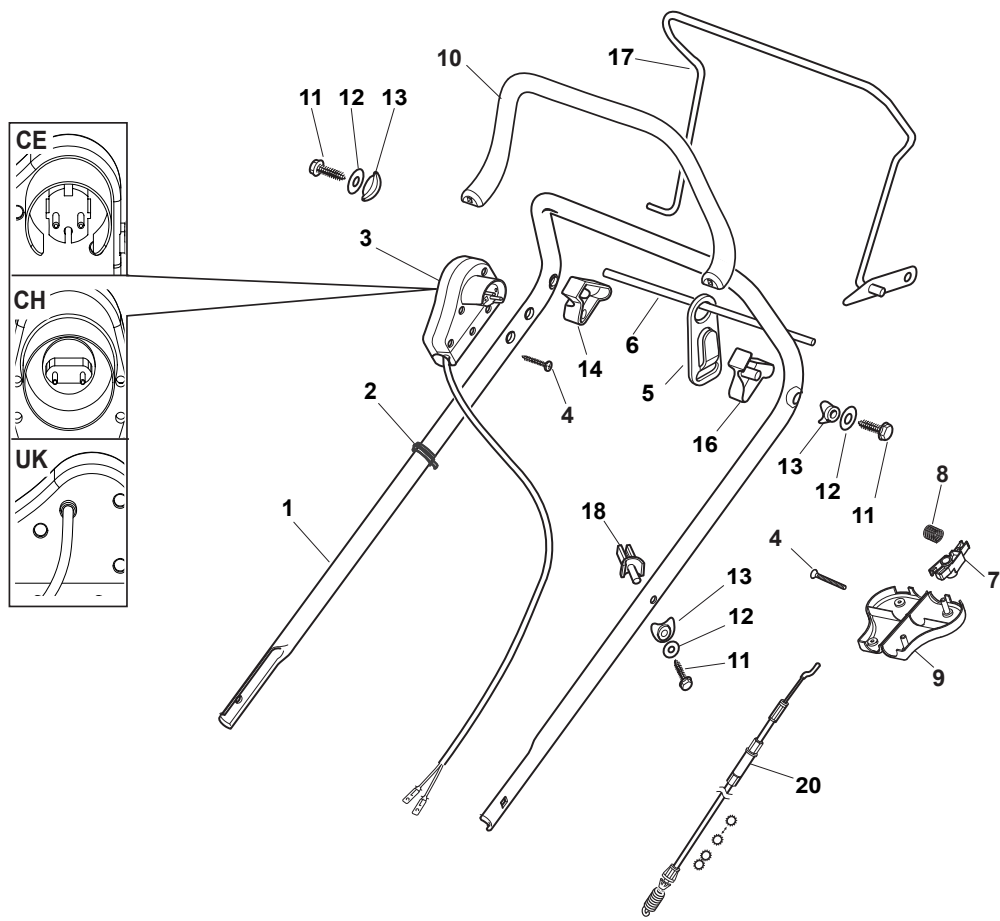

# NT 480 TR - TRQ

WBH Electric steel Handle, Lower Part

Issue 8 - 2015

Fig.	Quantity	Part No	Description	Notes
1	1	381006735/0	Handle Lower Part	
2	1	381005133/0	Right Bracket	
3	1	381005135/0	Left Bracket	
4	2	112819120/0	Screw	
5	4	122680006/1	Washer	
6	4	322399804/1	Nut	
7	4	112293200/0	Nut	
8	2	112819110/0	Screw	
10	2	112793701/0	Screw	
11	1	122192000/1	Clamp	
14	4	112521350/0	Washer	
15	2	112154510/0	Nut	
16	2	322551582/0	Inside Plaque Insulation	
17	1	381008689/0	Outfit, Screws	

Fig.	Quantity	Part No	Description	Notes
1	1	381006603/0	Handle, Upper Part	
11	3	112735103/0	Screw	
12	3	112523040/0	Washer	
13	3	122680006/1	Washer	
14	1	322806518/2	Lever Support Right	
15	1	122020320/0	Fairlead Bearing	
16	1	322806519/2	Lever Support Left	
17	1	181001245/1	Driving Lever	
18	1	122806520/0	Support, Adjuster	
2	2	122192000/1	Clamp	
20	1	381030091/0	Cable Rear Drive	
3	1	381600547/0	Dead Hand Switch CE	CE plugg
3	1	381600548/0	Dead Hand Switch UK	UK plugg
4	2	112728701/0	Screw	
5	1	322195101/4	Fairlead	
6	1	322319529/0	Leva Salvamotore	
CE	1	381600547/0	Dead Hand Switch CE	
UK	1	381600548/0	Dead Hand Switch UK	

Fig.	Quantity	Part No	Description	Notes
1	1	381006603/0	Handle, Upper Part	
10	1	322322885/1	Lever, Engine Brake Yellow	
10	1	322322881/1	Lever, Engine Brake Black	
10	1	322322884/1	Lever, Engine Brake Red	
11	3	112735103/0	Screw	
12	3	112523040/0	Washer	
13	3	122680006/1	Washer	
14	1	322806518/2	Lever Support Right	
16	1	322806519/2	Lever Support Left	
17	1	181001245/1	Driving Lever	
18	1	122806520/0	Support, Adjuster	
2	2	122192000/1	Clamp	
20	1	381030091/0	Cable Rear Drive	
3	1	381600547/0	Dead Hand Switch CE	CE plugg
3	1	381600548/0	Dead Hand Switch UK	UK plugg
4	4	112728701/0	Screw	
5	1	322195101/4	Fairlead	
6	1	122010251/0	Hook	
7	1	322230350/1	Left Fulcrum	
8	1	122450115/0	Spring	
9	1	322785144/1	Support	
CE	1	381600547/0	Dead Hand Switch CE	
UK	1	381600548/0	Dead Hand Switch UK	