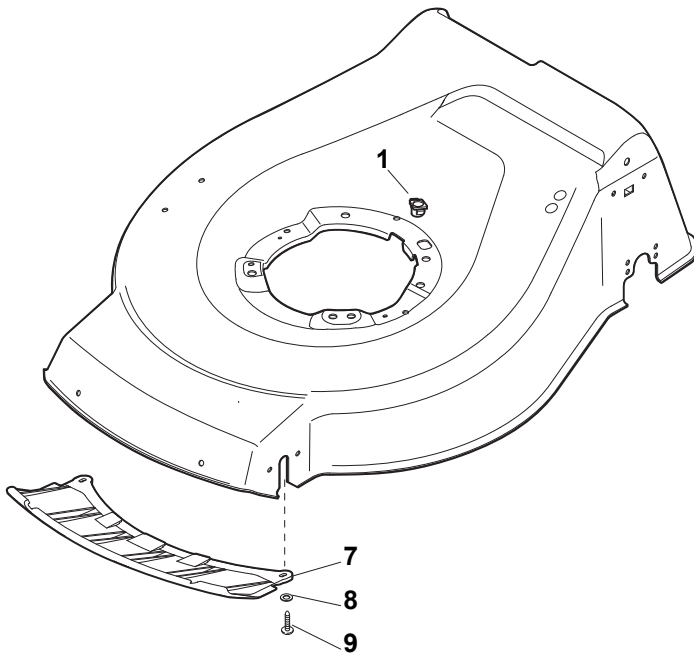

# NT 480 TR - TRQ

WBH Electric steel Transmission

Issue 8 - 2015

Fig.	Quantity	Part No	Description	Notes
1	2	112608600/0	Seeger	
2	2	119216035/0	Bearing	
3	2	122753000/0	Pin	
5	1	181003076/1	Gear Box	
6	1	122601904/0	Pulley	
7	1	112645700/0	Elastic Pin	
8	1	122033283/0	Adjustment Rod	
9	1	135063800/0	Trapezoidal Belt	
11	1	122041957/1	Bushing	
12	1	122450063/0	Spring	
13	1	322680009/0	Washer	
14	1	112154510/0	Nut	
15	1	122110230/0	Hub Cover	

CARTER STANDARD (No Mulching)

CARTER MULCHING (No Mulching)

KIT MULCHING

Fig.	Quantity	Part No	Description	Notes
1	1	322291150/0	Rubber Insert	
2	1	122060192/0	Belt Protection	
3	1	112728530/0	Screw	
4	3	112728530/0	Screw	
5	1	322060198/1	Belt Protection	
6	1	322140223/0	Deflector	
7	1	322500102/0	Front Combi	
8	2	112523000/1	Washer	
9	2	112728124/0	Screw	