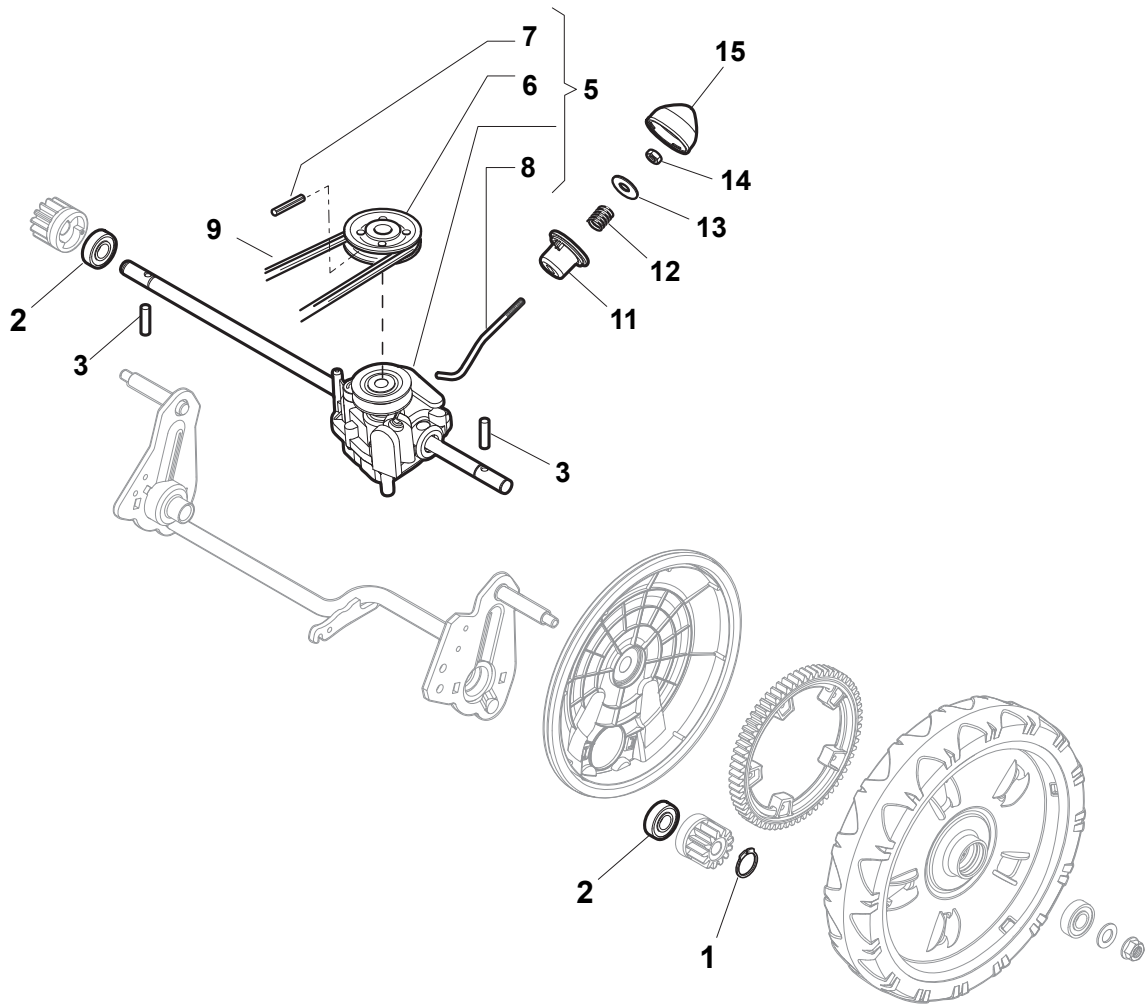

# NT 480 TR - TRQ

WBH Electric steel    **Wheels and Hub Caps**

Issue 8 - 2015

Fig.	Quantity	Part No	Description	Notes
1	4	381007483/1	Wheel	
2	8	119216035/0	Bearing	
3	4	381007416/2	Wheel	

WBH Electric steel Wheelcaps

Fig.	Quantity	Part No	Description	Notes
1	2	112728680/0	Screw	
2	1	322785210/0	Cover Support	
3	4	112728710/0	Screw	
4	1	118563641/1	Electric Motor 1800W	
5	1	118740054/0	Fan Motor Atb	
6	1	118222039/0	Condenser	
7	4	112735410/0	Screw	
8	4	112583500/0	Grower	
9	4	112293200/0	Nut	
10	1	322207211/4	Electrical Motor Flange	
11	1	322720360/2	Ventilation Screen	
12	4	112691800/0	Screw	
13	1	112139440/0	Key	
14	1	322170960/1	Spacer	
15	1	322463186/3	Blade Hub	
16	1	181004346/3	Blade	
16	1	181004397/0	Blade Winged	
17	2	112583500/0	Grower	
18	2	112793101/0	Screw	
19	1	381004352/1	Screw	
20	1	322601911/1	Pulley	
21	1	122055065/0	Engine Cover Black	
22	1	122055045/1	Cover, Black	
22	1	322055139/0	Cover, Yellow	
23	1	122055058/0	Cover, Black	
24	1	122055033/1	Engine Cover	

# NT 480 TR - TRQ

WBH Electric steel Transmission

Issue 8 - 2015

Fig.	Quantity	Part No	Description	Notes
1	2	112608600/0	Seeger	
2	2	119216035/0	Bearing	
3	2	122753000/0	Pin	
5	1	181003076/1	Gear Box	
6	1	122601904/0	Pulley	
7	1	112645700/0	Elastic Pin	
8	1	122033283/0	Adjustment Rod	
9	1	135063800/0	Trapezoidal Belt	
11	1	122041957/1	Bushing	
12	1	122450063/0	Spring	
13	1	322680009/0	Washer	
14	1	112154510/0	Nut	
15	1	122110230/0	Hub Cover	