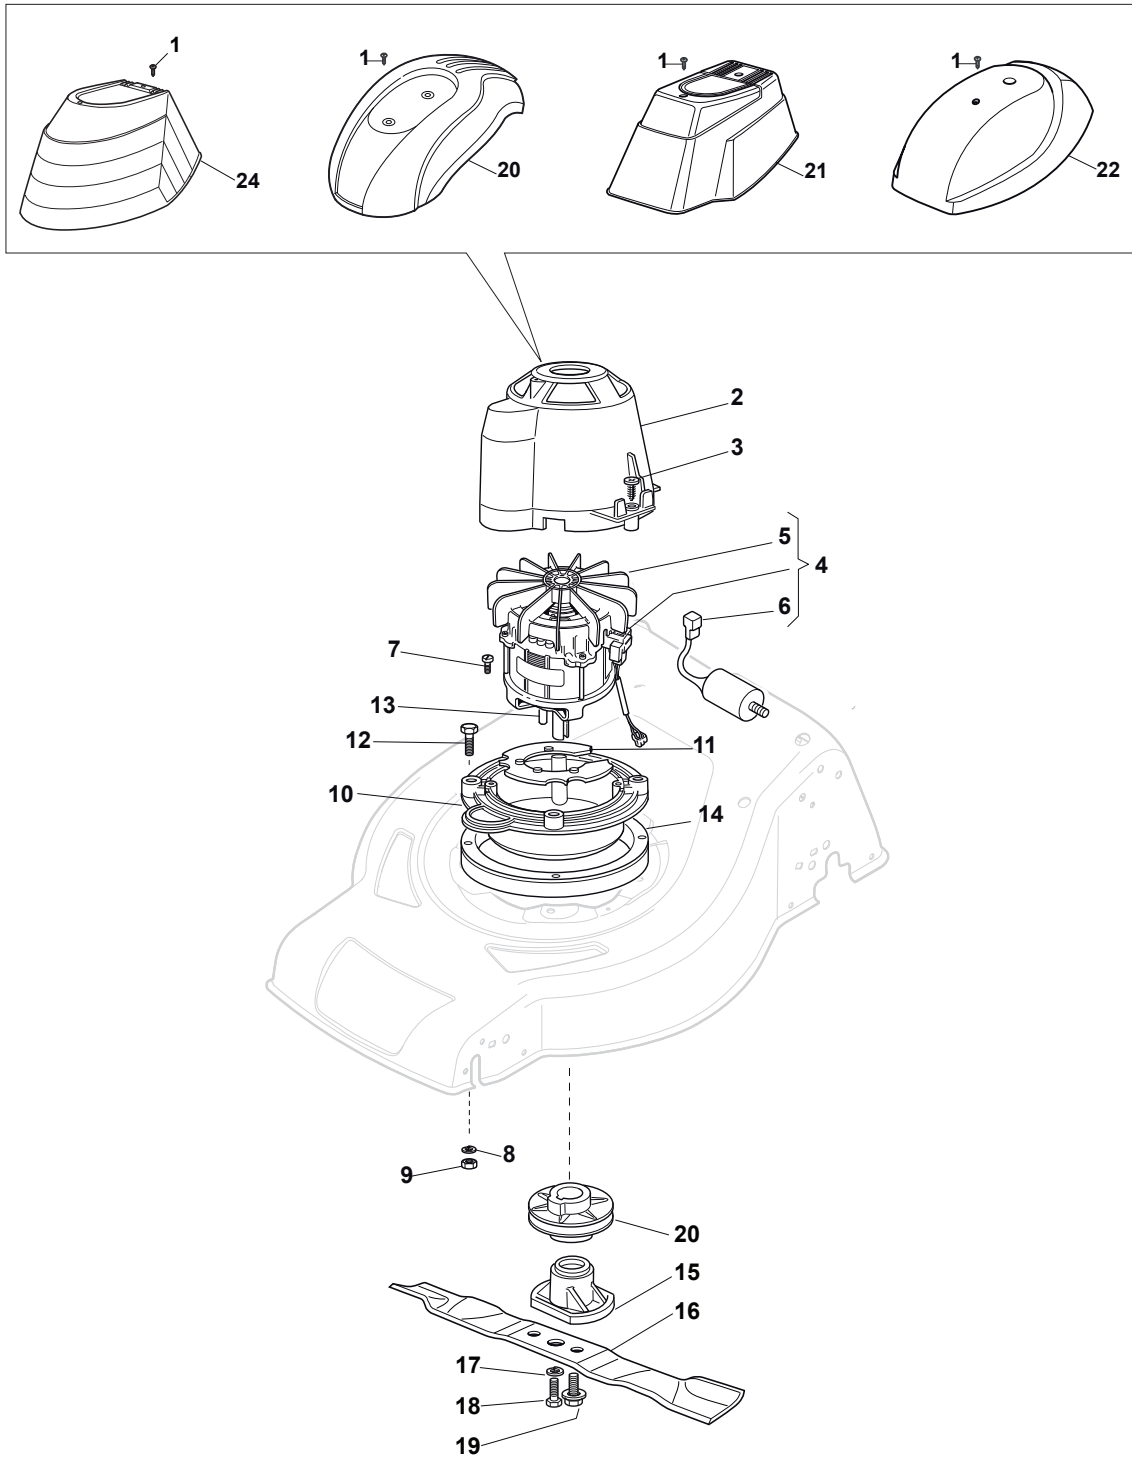

Fig.	Quantity	Part No	Description	Notes
1	1	381006603/0	Handle, Upper Part	
11	3	112735103/0	Screw	
12	3	112523040/0	Washer	
13	3	122680006/1	Washer	
14	1	322806518/2	Lever Support Right	
15	1	122020320/0	Fairlead Bearing	
16	1	322806519/2	Lever Support Left	
17	1	181001245/1	Driving Lever	
18	1	122806520/0	Support, Adjuster	
2	2	122192000/1	Clamp	
20	1	381030091/0	Cable Rear Drive	
3	1	381600547/0	Dead Hand Switch CE	CE plugg
3	1	381600548/0	Dead Hand Switch UK	UK plugg
4	2	112728701/0	Screw	
5	1	322195101/4	Fairlead	
6	1	322319529/0	Leva Salvamotore	
CE	1	381600547/0	Dead Hand Switch CE	
UK	1	381600548/0	Dead Hand Switch UK	

Fig.	Quantity	Part No	Description	Notes
1	2	112728680/0	Screw	
2	1	322785210/0	Cover Support	
3	4	112728710/0	Screw	
4	1	118563641/1	Electric Motor 1800W	
5	1	118740054/0	Fan Motor Atb	
6	1	118222039/0	Condenser	
7	4	112735410/0	Screw	
8	4	112583500/0	Grower	
9	4	112293200/0	Nut	
10	1	322207211/4	Electrical Motor Flange	
11	1	322720360/2	Ventilation Screen	
12	4	112691800/0	Screw	
13	1	112139440/0	Key	
14	1	322170960/1	Spacer	
15	1	322463186/3	Blade Hub	
16	1	181004346/3	Blade	
16	1	181004397/0	Blade Winged	
17	2	112583500/0	Grower	
18	2	112793101/0	Screw	
19	1	381004352/1	Screw	
20	1	322601911/1	Pulley	
21	1	122055065/0	Engine Cover Black	
22	1	122055045/1	Cover, Black	
22	1	322055139/0	Cover, Yellow	
23	1	122055058/0	Cover, Black	
24	1	122055033/1	Engine Cover	

# NT 480 TR - TRQ

WBH Electric steel Transmission

Issue 8 - 2015

Fig.	Quantity	Part No	Description	Notes
1	2	112608600/0	Seeger	
2	2	119216035/0	Bearing	
3	2	122753000/0	Pin	
5	1	181003076/1	Gear Box	
6	1	122601904/0	Pulley	
7	1	112645700/0	Elastic Pin	
8	1	122033283/0	Adjustment Rod	
9	1	135063800/0	Trapezoidal Belt	
11	1	122041957/1	Bushing	
12	1	122450063/0	Spring	
13	1	322680009/0	Washer	
14	1	112154510/0	Nut	
15	1	122110230/0	Hub Cover	