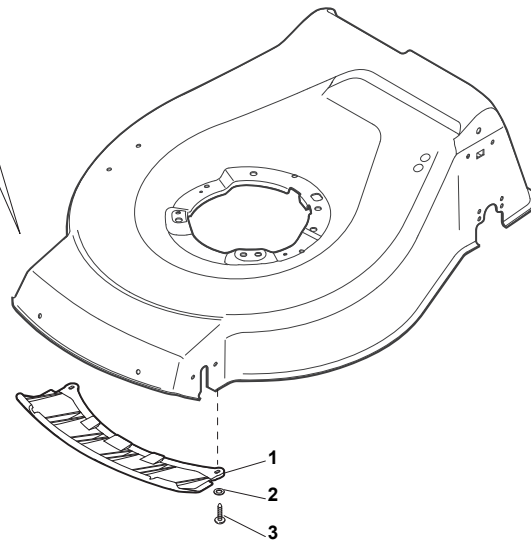

THIS INFORMATION IS NOT INTENDED FOR SALE OR RESALE, AND THIS NOTICE MUST REMAIN ON ALL COPIES.

Fig.	Quantity	Part No	Description	Notes
20	1	322394522/0	Knob	Delta Knob
1	1	381004536/0	Red Deck	
1	1	381004538/0	Red Deck	Side Discharge
1	1	381004562/0	Yellow Deck	
1	1	381004731/0	Grey Deck	Side Discharge
1	1	381004741/0	Grey Deck	
2	1	122534131/0	Pin	
3	1	322322851/0	Lever, Height Adjustment	
4	1	112154510/0	Nut	
5	1	112788512/0	Screw	
6	1	322394503/0	Knob	NT Knob
7	1	112521310/0	Washer	
8	1	112150000/0	Nut	
9	1	112728450/0	Screw	
10	1	322034002/0	Washing Connection	
11	1	322735587/0	Sector, Height Adjustment	
12	2	122171002/0	Spacer	
13	2	112789000/0	Screw	
14	1	381003351/0	Wheels Adjusting Lever	
15	2	112154330/0	Nut	
16	4	112727803/0	Screw	
17	1	381002881/1	Front Wheel Axle	
18	4	112154510/0	Nut	
21	2	322600145/0	Protection, Wheel	
24	4	112521350/0	Washer	
25	4	112155000/0	Nut	
27	2	322600207/0	Protection, Wheel	
31	1	381302827/0	Rear Wheel Axle	
33	4	112728697/0	Screw	
34	2	322545152/0	Plate	
35	4	112728697/0	Screw	
36	2	322785304/1	Support	
37	1	122570120/1	Pinion Left	
38	2	322120114/0	Wheels Crown	
39	1	122570110/1	Pinion Right	
40	6	112728706/0	Screw	
41	1	122446192/0	Spring	

Fig.	Quantity	Part No	Description	Notes
1	1	322500102/0	Front Combi	
2	2	112523000/1	Washer	
3	2	112728124/0	Screw	
5	1	322226143/0	Mask, Red	
5	1	322226144/0	Mask, Yellow	with Stiga Logo
5	1	322226151/0	Mask, Black	with Stiga Logo
5	1	322226153/0	Mask, Black	
5	1	322226155/0	Mask, Yellow	
6	2	112727799/0	Screw	
7	1	322393638/0	Handlegrip Black	
7	1	322393639/0	Handle, Grey	
7	1	322393640/0	Handle, Yellow	
8	2	112154510/0	Nut	
9	2	112728697/0	Screw	
10	1	322820082/0	Cap	
11	1	322820083/0	Cap	
12	1	322226167/0	Front Plate	
13	1	322226165/0	Mask, Black	
14	2	112728300/0	Screw	
15	1	322226157/0	Mask, Black	
16	1	322393642/0	Bumper Handle	
17	2	112727799/0	Screw	
18	2	112154510/0	Nut	