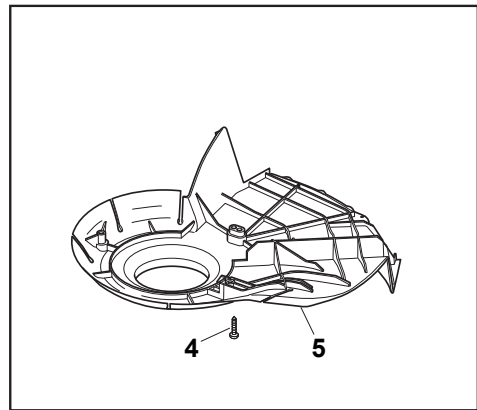

# NT 480 TR - TRQ

WBH Electric steel Transmission

Issue 8 - 2015

Fig.	Quantity	Part No	Description	Notes
1	2	112608600/0	Seeger	
2	2	119216035/0	Bearing	
3	2	122753000/0	Pin	
5	1	181003076/1	Gear Box	
6	1	122601904/0	Pulley	
7	1	112645700/0	Elastic Pin	
8	1	122033283/0	Adjustment Rod	
9	1	135063800/0	Trapezoidal Belt	
11	1	122041957/1	Bushing	
12	1	122450063/0	Spring	
13	1	322680009/0	Washer	
14	1	112154510/0	Nut	
15	1	122110230/0	Hub Cover	

CARTER STANDARD (No Mulching)

CARTER MULCHING (No Mulching)

KIT MULCHING

Fig.	Quantity	Part No	Description	Notes
1	1	322291150/0	Rubber Insert	
2	1	122060192/0	Belt Protection	
3	1	112728530/0	Screw	
4	3	112728530/0	Screw	
5	1	322060198/1	Belt Protection	
6	1	322140223/0	Deflector	
7	1	322500102/0	Front Combi	
8	2	112523000/1	Washer	
9	2	112728124/0	Screw	