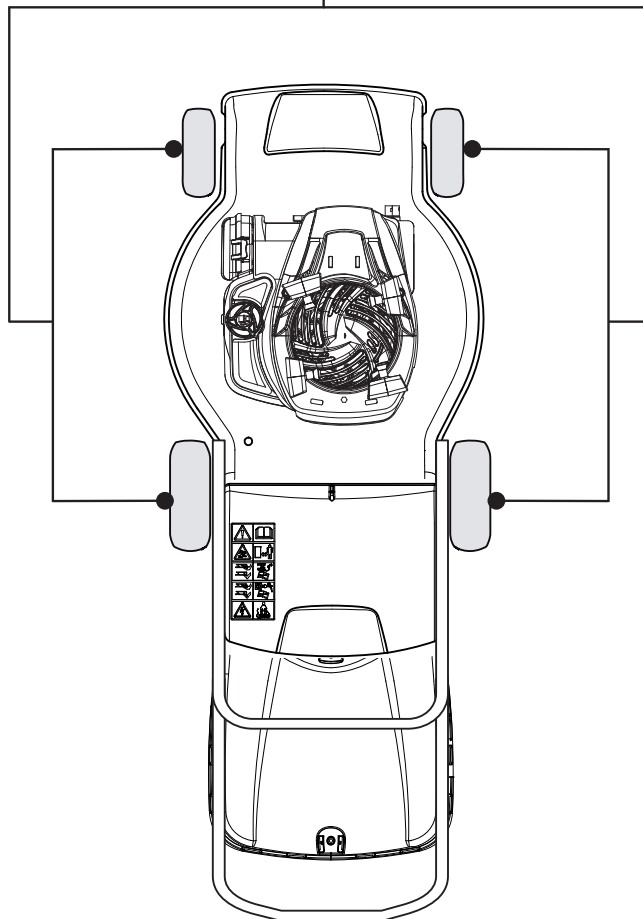

Fig.	Quantity	Part No	Description	Notes
1	1	381006603/0	Handle, Upper Part	
11	3	112735103/0	Screw	
12	3	112523040/0	Washer	
13	3	122680006/1	Washer	
14	1	322806518/2	Lever Support Right	
15	1	122020320/0	Fairlead Bearing	
16	1	322806519/2	Lever Support Left	
17	1	181001245/1	Driving Lever	
18	1	122806520/0	Support, Adjuster	
2	2	122192000/1	Clamp	
20	1	381030091/0	Cable Rear Drive	
3	1	381600547/0	Dead Hand Switch CE	CE plugg
3	1	381600548/0	Dead Hand Switch UK	UK plugg
4	2	112728701/0	Screw	
5	1	322195101/4	Fairlead	
6	1	322319529/0	Leva Salvamotore	
CE	1	381600547/0	Dead Hand Switch CE	
UK	1	381600548/0	Dead Hand Switch UK	

Fig.	Quantity	Part No	Description	Notes
1	1	381006603/0	Handle, Upper Part	
10	1	322322885/1	Lever, Engine Brake Yellow	
10	1	322322881/1	Lever, Engine Brake Black	
10	1	322322884/1	Lever, Engine Brake Red	
11	3	112735103/0	Screw	
12	3	112523040/0	Washer	
13	3	122680006/1	Washer	
14	1	322806518/2	Lever Support Right	
16	1	322806519/2	Lever Support Left	
17	1	181001245/1	Driving Lever	
18	1	122806520/0	Support, Adjuster	
2	2	122192000/1	Clamp	
20	1	381030091/0	Cable Rear Drive	
3	1	381600547/0	Dead Hand Switch CE	CE plugg
3	1	381600548/0	Dead Hand Switch UK	UK plugg
4	4	112728701/0	Screw	
5	1	322195101/4	Fairlead	
6	1	122010251/0	Hook	
7	1	322230350/1	Left Fulcrum	
8	1	122450115/0	Spring	
9	1	322785144/1	Support	
CE	1	381600547/0	Dead Hand Switch CE	
UK	1	381600548/0	Dead Hand Switch UK	

# NT 480 TR - TRQ

WBH Electric steel    **Wheels and Hub Caps**

Issue 8 - 2015

Fig.	Quantity	Part No	Description	Notes
1	4	381007483/1	Wheel	
2	8	119216035/0	Bearing	
3	4	381007416/2	Wheel	

WBH Electric steel Wheelcaps