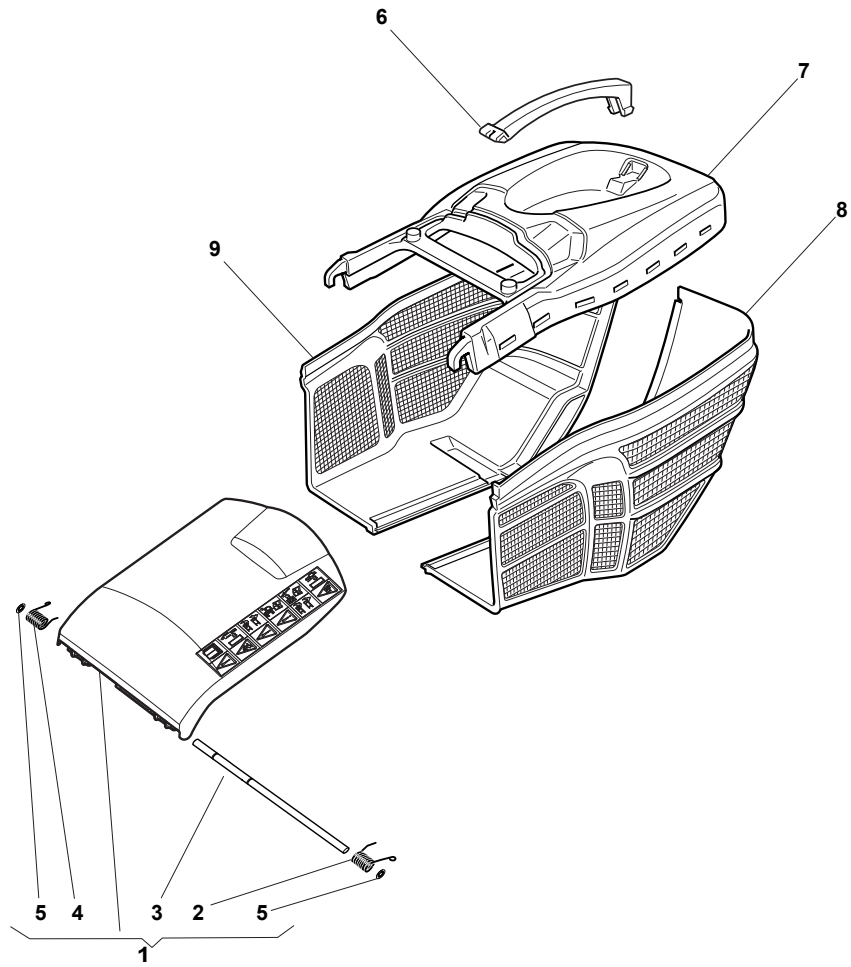

NT 480 TR - TRQ

WBH Electric steel Grass-Catcher

Issue 8 - 2015

Fig.	Quantity	Part No	Description	Notes
1	1	381008129/0	Stone Guard, Yellow	Yellow
1	1	381008128/0	Stone Guard, Black	Black
2	1	122450466/0	Left Spring	
3	1	122517882/0	Pin	
4	1	122450465/0	Right Spring	
5	2	112604899/0	Crown Fastener	
6	1	322393657/0	Handle	Black
6	1	322393721/0	Handle	Grey
7	1	381486009/0	Grass-Box, Upper	Black
7	1	381486031/0	Grass-Box, Upper	Grey
8	1	322486306/0	Grass-Box, L Lower	Black
9	1	322486305/0	Grass-Box, R Lower	Black