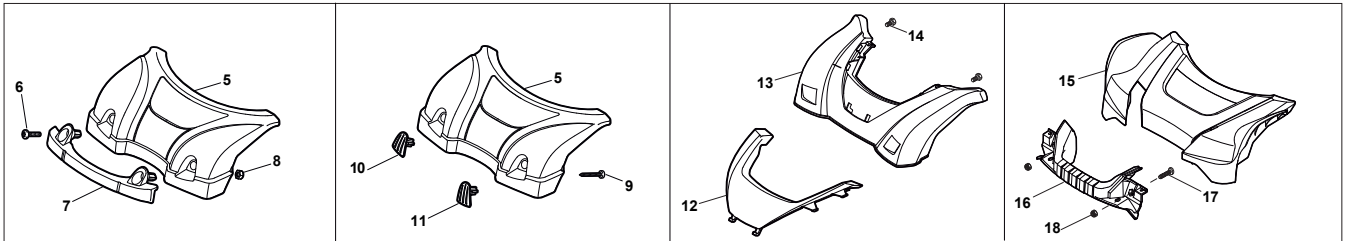

THIS INFORMATION IS NOT INTENDED FOR SALE OR RESALE, AND THIS NOTICE MUST REMAIN ON ALL COPIES.

Fig.	Quantity	Part No	Description	Notes
20	1	322394522/0	Knob	Delta Knob
1	1	381004536/0	Red Deck	
1	1	381004538/0	Red Deck	Side Discharge
1	1	381004562/0	Yellow Deck	
1	1	381004731/0	Grey Deck	Side Discharge
1	1	381004741/0	Grey Deck	
2	1	122534131/0	Pin	
3	1	322322851/0	Lever, Height Adjustment	
4	1	112154510/0	Nut	
5	1	112788512/0	Screw	
6	1	322394503/0	Knob	NT Knob
7	1	112521310/0	Washer	
8	1	112150000/0	Nut	
9	1	112728450/0	Screw	
10	1	322034002/0	Washing Connection	
11	1	322735587/0	Sector, Height Adjustment	
12	2	122171002/0	Spacer	
13	2	112789000/0	Screw	
14	1	381003351/0	Wheels Adjusting Lever	
15	2	112154330/0	Nut	
16	4	112727803/0	Screw	
17	1	381002881/1	Front Wheel Axle	
18	4	112154510/0	Nut	
21	2	322600145/0	Protection, Wheel	
24	4	112521350/0	Washer	
25	4	112155000/0	Nut	
27	2	322600207/0	Protection, Wheel	
31	1	381302827/0	Rear Wheel Axle	
33	4	112728697/0	Screw	
34	2	322545152/0	Plate	
35	4	112728697/0	Screw	
36	2	322785304/1	Support	
37	1	122570120/1	Pinion Left	
38	2	322120114/0	Wheels Crown	
39	1	122570110/1	Pinion Right	
40	6	112728706/0	Screw	
41	1	122446192/0	Spring	