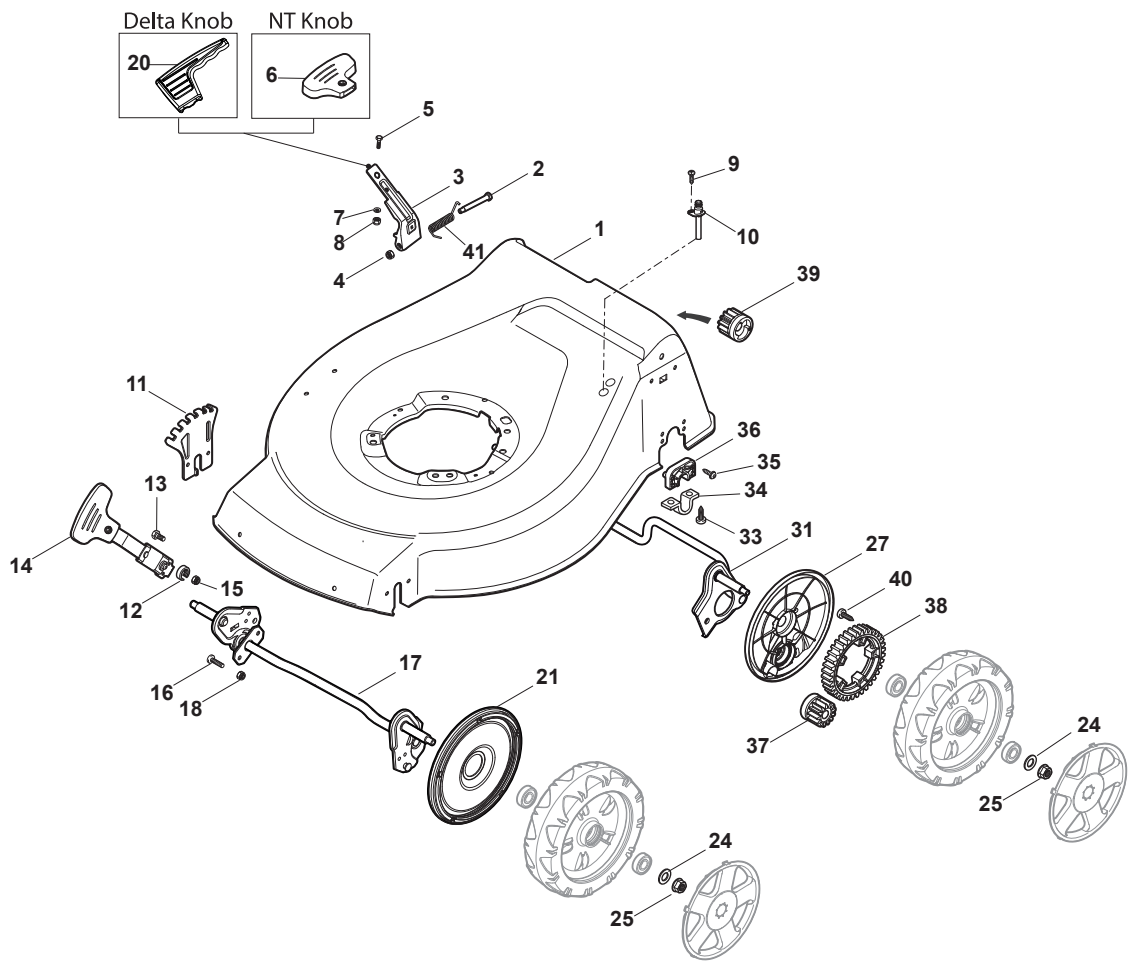

THIS INFORMATION IS NOT INTENDED FOR SALE OR RESALE, AND THIS NOTICE MUST REMAIN ON ALL COPIES.

Fig.	Quantity	Part No	Description	Notes
20	1	322394522/0	Knob	Delta Knob
1	1	381004536/0	Red Deck	
1	1	381004538/0	Red Deck	Side Discharge
1	1	381004562/0	Yellow Deck	
1	1	381004731/0	Grey Deck	Side Discharge
1	1	381004741/0	Grey Deck	
2	1	122534131/0	Pin	
3	1	322322851/0	Lever, Height Adjustment	
4	1	112154510/0	Nut	
5	1	112788512/0	Screw	
6	1	322394503/0	Knob	NT Knob
7	1	112521310/0	Washer	
8	1	112150000/0	Nut	
9	1	112728450/0	Screw	
10	1	322034002/0	Washing Connection	
11	1	322735587/0	Sector, Height Adjustment	
12	2	122171002/0	Spacer	
13	2	112789000/0	Screw	
14	1	381003351/0	Wheels Adjusting Lever	
15	2	112154330/0	Nut	
16	4	112727803/0	Screw	
17	1	381002881/1	Front Wheel Axle	
18	4	112154510/0	Nut	
21	2	322600145/0	Protection, Wheel	
24	4	112521350/0	Washer	
25	4	112155000/0	Nut	
27	2	322600207/0	Protection, Wheel	
31	1	381302827/0	Rear Wheel Axle	
33	4	112728697/0	Screw	
34	2	322545152/0	Plate	
35	4	112728697/0	Screw	
36	2	322785304/1	Support	
37	1	122570120/1	Pinion Left	
38	2	322120114/0	Wheels Crown	
39	1	122570110/1	Pinion Right	
40	6	112728706/0	Screw	
41	1	122446192/0	Spring	

Fig.	Quantity	Part No	Description	Notes
1	1	322500102/0	Front Combi	
2	2	112523000/1	Washer	
3	2	112728124/0	Screw	
5	1	322226143/0	Mask, Red	
5	1	322226144/0	Mask, Yellow	with Stiga Logo
5	1	322226151/0	Mask, Black	with Stiga Logo
5	1	322226153/0	Mask, Black	
5	1	322226155/0	Mask, Yellow	
6	2	112727799/0	Screw	
7	1	322393638/0	Handlegrip Black	
7	1	322393639/0	Handle, Grey	
7	1	322393640/0	Handle, Yellow	
8	2	112154510/0	Nut	
9	2	112728697/0	Screw	
10	1	322820082/0	Cap	
11	1	322820083/0	Cap	
12	1	322226167/0	Front Plate	
13	1	322226165/0	Mask, Black	
14	2	112728300/0	Screw	
15	1	322226157/0	Mask, Black	
16	1	322393642/0	Bumper Handle	
17	2	112727799/0	Screw	
18	2	112154510/0	Nut	